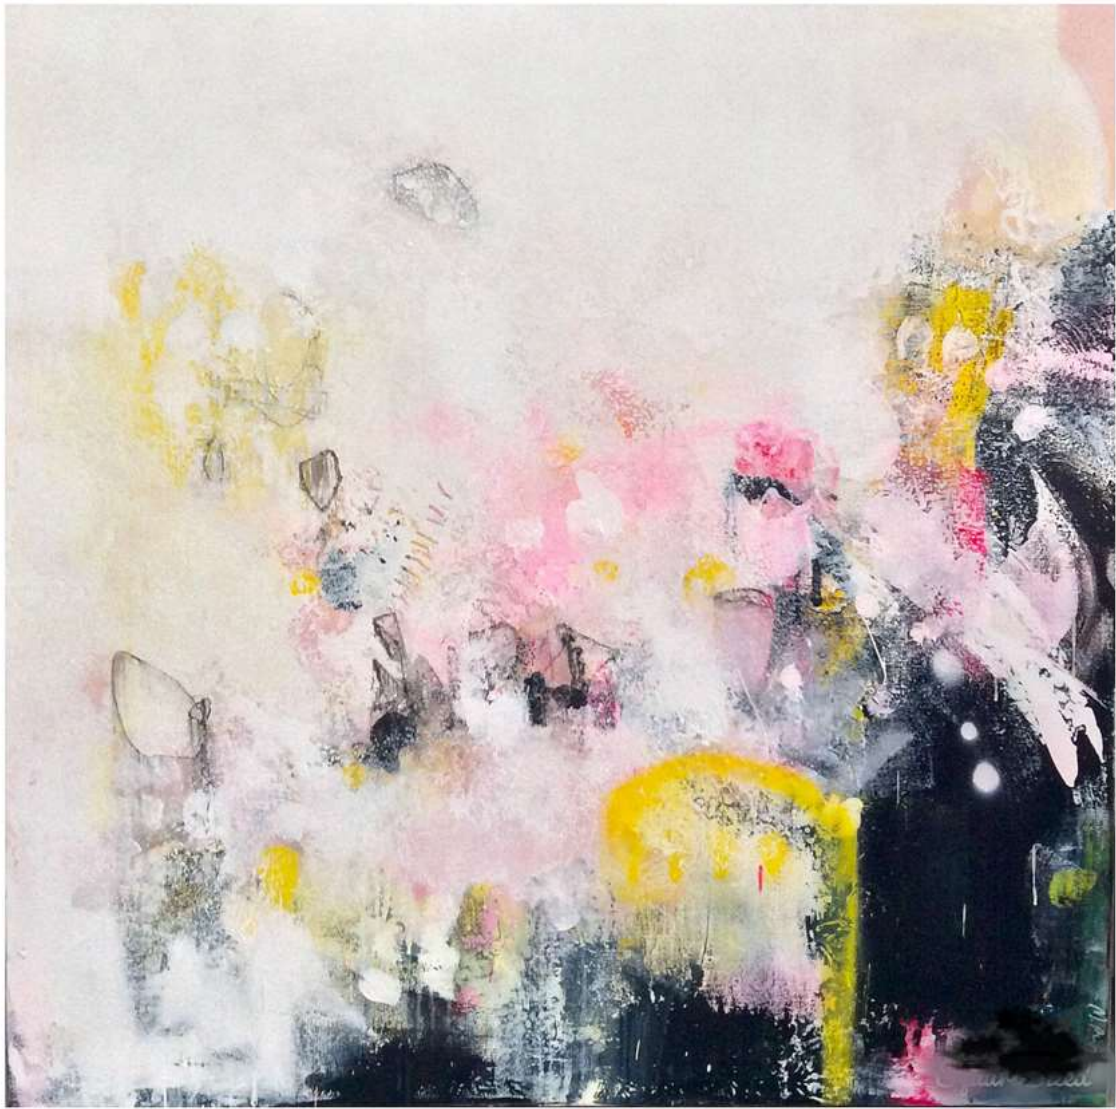

SOLD \$2,500 Acrylic and oil pastel on gallery cotton in black float frame, 101 x 101cm

Insitu

The Chosen Path

SOLD \$5,200 Acrylic on linen in white inset frame, 153 x 120cm

Insitu

Day's End

SOLD \$2,900 Acrylic on linen in white inset frame, 126 x 126cm

Up the Garden Path

SOLD Acrylic on linen in white inset frame, 120 x 180cm

Insitu

Up the Garden Path

SOLD Acrylic on linen in white inset frame, 120cm x 180cm

The Lookout

SOLD Acrylic on linen in white inset frame, 120cm x 120cm

Lightness of Being

SOLD Acrylic on linen in white inset frame, 120cm x 180cm

Garden Way

SOLD Acrylic on linen in white inset frame, 122cm x 122cm

Lost in the Moment

SOLD Acrylic on linen in white inset frame, 122cm x 122cm