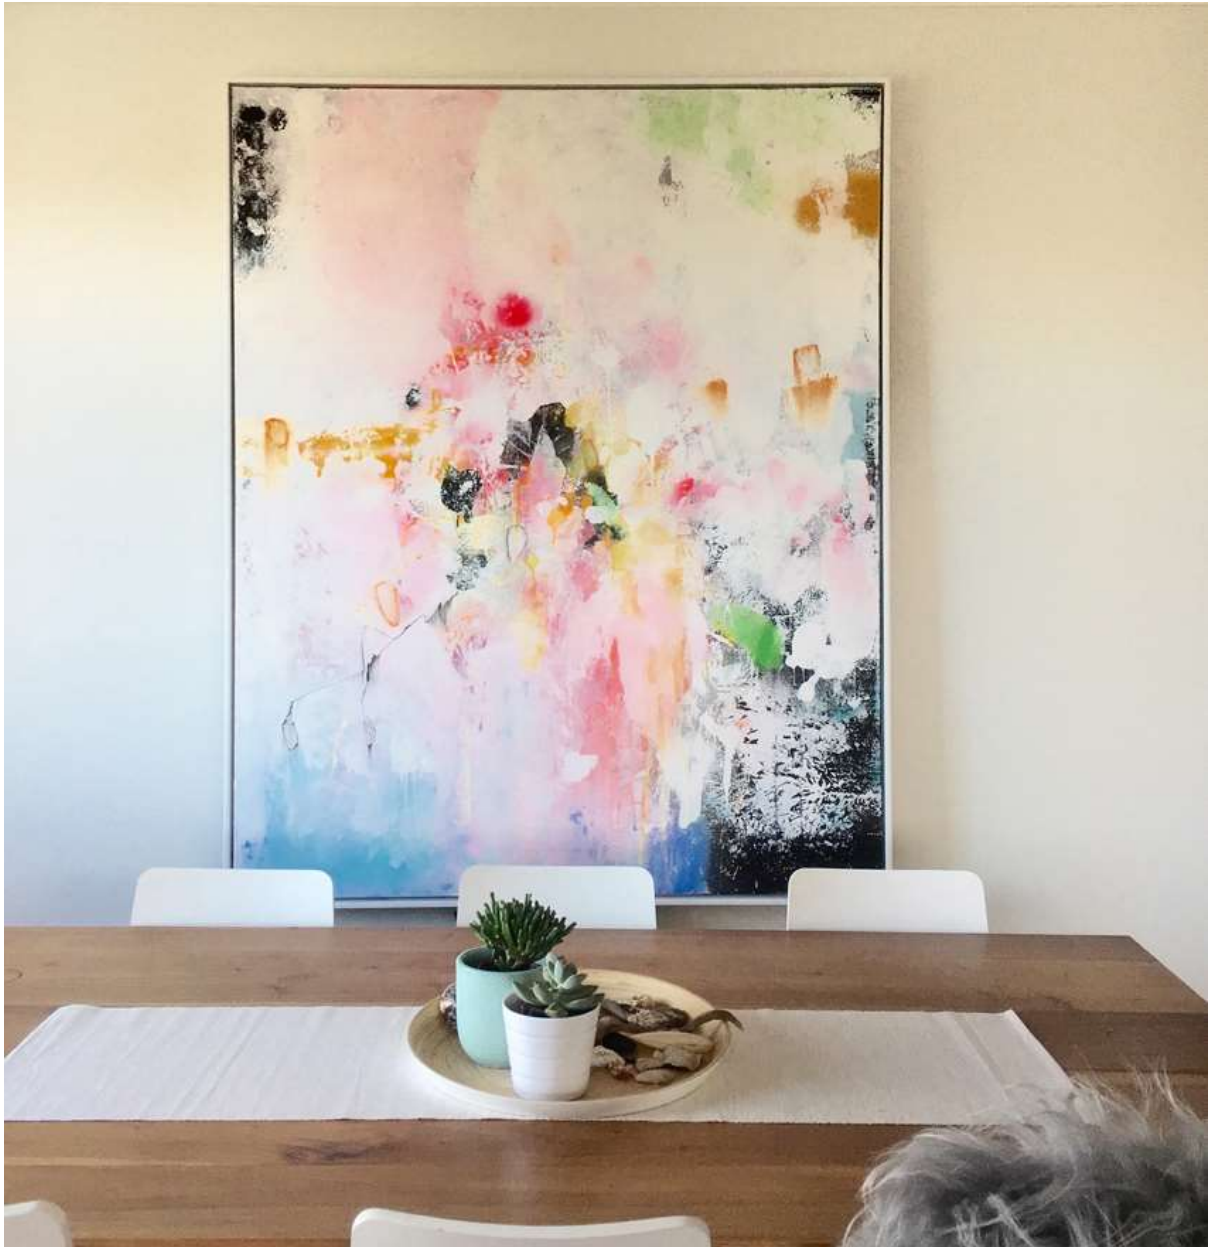

The Chosen Path

SOLD $5,200 Acrylic on linen in white inset frame, 153 x 120cm

Insitu