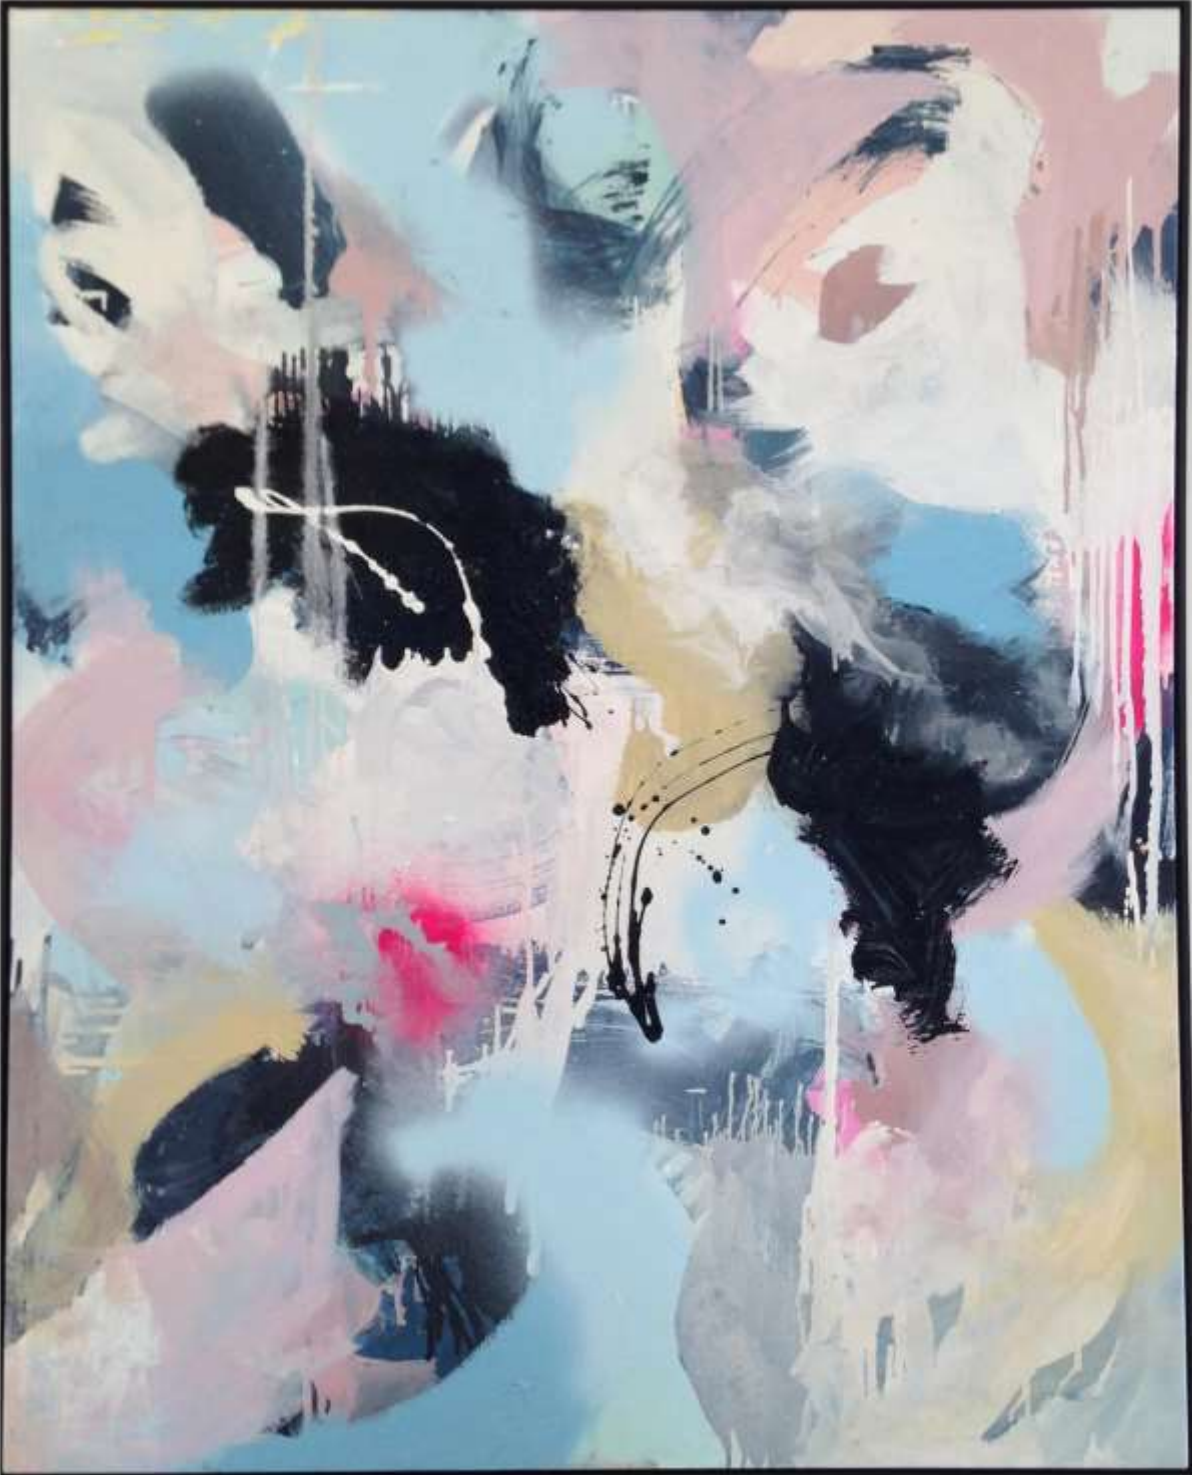

Candy Storm

$4,200 Oil and acrylic on canvas in black frame